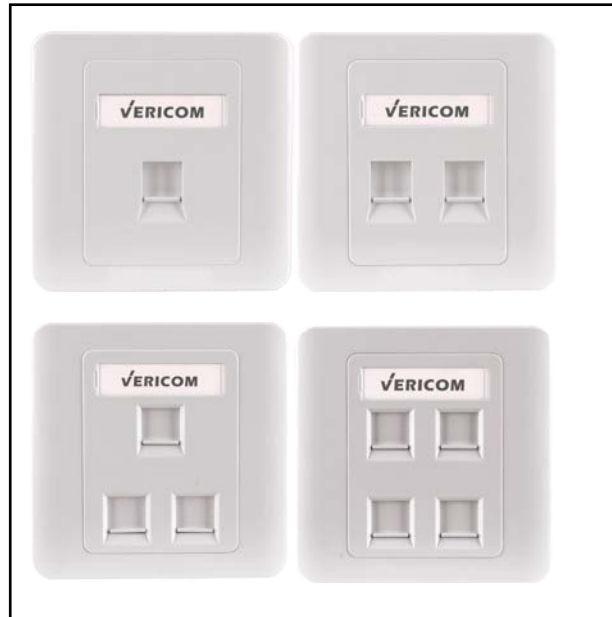

86 Faceplate

Features & Benefits

- Compatible to RJ45 jack
- Dust-proof shutter
- With label management
- Work with 86 back box
- Material: ABS
- Color: white

Drawing

Ordering Information

Part No.	Product Name	Description
FP101-1	86 Face Plate with Label Management	1 Port
FP101-2	86 Face Plate with Label Management	2 Ports
FP101-3	86 Face Plate with Label Management	3 Ports
FP101-4	86 Face Plate with Label Management	4 Ports